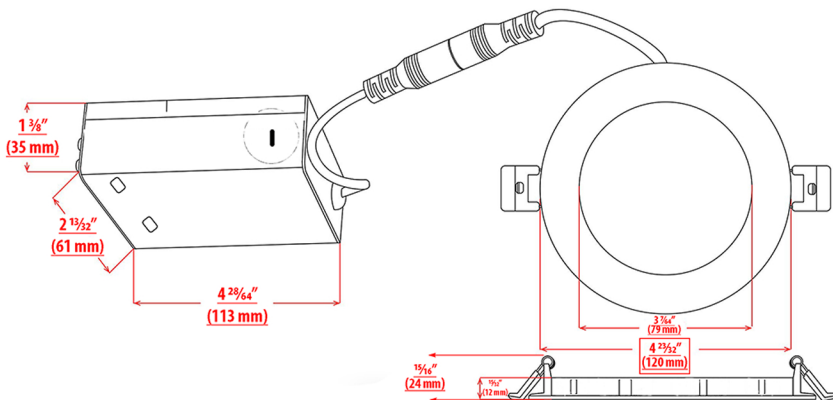

Model : S4CC9

4" Slim recessed IC Rated round panel Light

- Perfect for: Ceiling Mount- Kitchens - Offices - Spot Lighting - Furniture
- Hardwire and 10FT Power Cord Options
- 3 color fishes available (Black / Brushed Satin / Classic White)
- ETL certified - Energy Star Rated - Only 9W / High CRI / High Lumen
- Warm White - Cool White / High CRI / High Lumen output (up to 700Lumens)

S4CC9- (HARD WIRE-STANDARD)

S4CC9-PC (10FT RIGHT-ANGLE POWER CORD)

CUTOUT = MIN 4" (100MM) - MAX 4 1/4" (108MM)