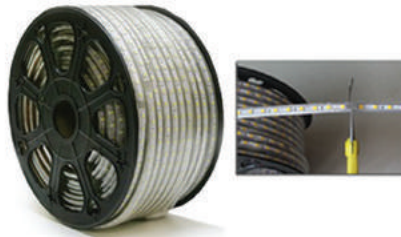

## WONDERLIGHT

Driverless LED Strip  
Plug & Play LED Direct Voltage

**IP67 WATERPROOF STRIP**  
**INDOOR / OUTDOOR**

**DIRECT VOLTAGE (NO TRANSFORMER NEEDED)**  
**HIGH LUMEN OUTPUT 22 - 24 LUMENS/LED**  
**ENDLESS POSSIBILITIES - UNLIMITED SOLUTIONS**

**MODEL #L120-120**  
**3000K**

**120V LED POWER STRIP**  
**IP67 | 120 LED'S/M**  
**Customizable Length**

**MODEL #L120-120**  
**6000K**

**POWER CORD**  
**DIRECT VOLTAGE | Plug-N-Play**  
**MODEL #L120PC**