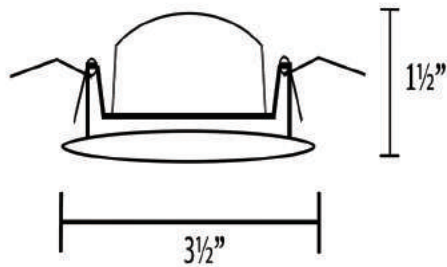

Models : **L2R**
LED Recessed Mounted Light

Power Supply Options

1A LED Transformer

EDRI-1A

Features

Light Color	Cool White
Lumen	270
Viewing angle	140°
Volts	30V
Watts	3w

Finish Options

Chrome