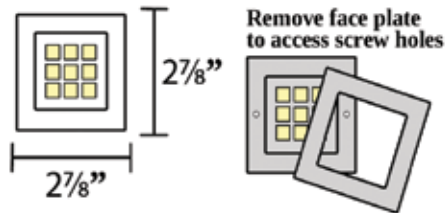

Models : **LED9SQ**
LED Square Surface Mounted Light

Power Supply Options

- 1A LED Transformer
EDRI-1A
- 2A LED Transformer
EDRI-2A
- 4A LED Transformer
EDRI-4A

Features	Light Color	Cool White or Warm White
	Lumen	100
	Viewing angle	120°
	Volts	DC 12V
	Watts	2w