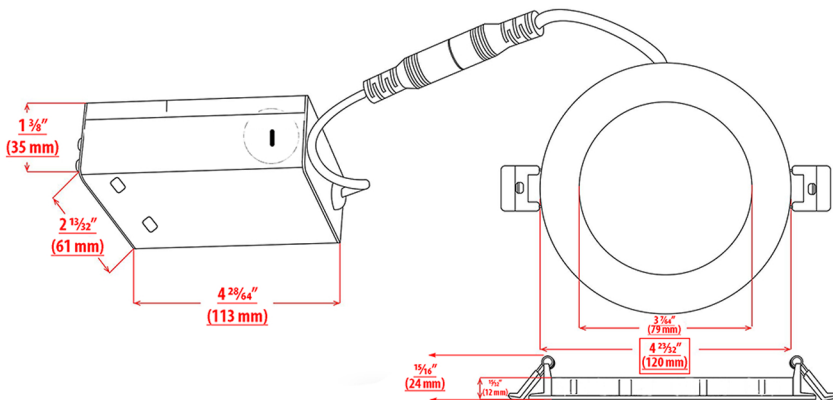

## 4" Slim recessed IC Rated round panel Light

- Perfect for: Ceiling Mount- Kitchens - Offices - Spot Lighting - Furniture
- Hardwire and 10FT Power Cord Options
- 3 color fishes available (Black / Brushed Satin / Classic White)
- ETL certified - Energy Star Rated - Only 9W / High CRI / High Lumen
- Warm White - Cool White / High CRI / High Lumen output (up to 700Lumens)

S4CC9- (HARD WIRE-STANDARD)

S4CC9-PC (10FT RIGHT-ANGLE POWER CORD)

CUTOUT = MIN 4" (100MM) - MAX 4 1/4" (108MM)