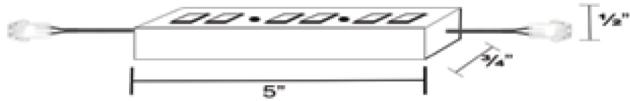

Model : **LS6**  
LED Covelite Light

Power Supply Options

1A LED Transformer

EDRI-1A

2A LED Transformer

EDRI-2A

4A LED Transformer

EDRI-4A

Features

**Light Color**

Cool White

**Viewing angle**

120°

**Volts**

12V

**Watts**

1w

➤ 6", 12", 24", 36" & 48" Links Available

➤ Peel & Stick or Screw Hole Mounting

Standard Kit