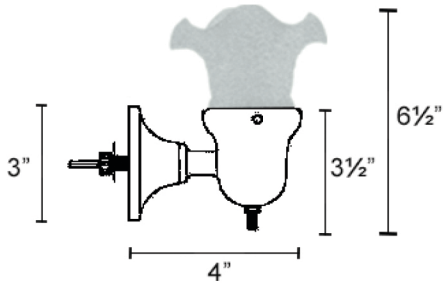

Model : **TL15**
Side Mounting Tulip Light

Mounting Options

Screw Holes

TL-H

Side Mount

TL-S

Bulb Options

15W R14-S11

A15 LED FILAMENT 4W

➤ 10' Brown Polarized Plug