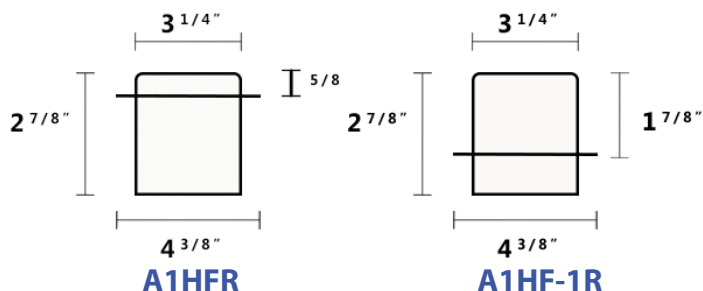

Models : A1HFR & A1HF-1R
Semi Recessed Canister Light
with Reflector Socket

Mounting Options

Mounting Ring

Spring Clip

SC

Flange Screws

H

Wiring Options