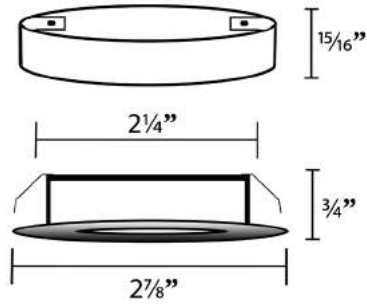

Model : TOR
Recessed or Surface Mounted
Puck Light

Power Supply Options

- Transformer in Metal Enclosure
  ECL
- W Style Transformer
  W
- WH Transformer
  WH
- 1A LED Transformer
  EDRI-1A
- 2A LED Transformer
  EDRI-2A
- 4A LED Transformer
  EDRI-4A

Finish Options

- Black
  BL
- Brass
  BR
- Chrome
  CH
- Satin Chrome
  SC
- White
  WH

Bulb Options

- Halogen G4
  G4
- 4 LED Disc
  LED4
- 12 LED Disc
  LED12
- 24 LED SMD
  SMD