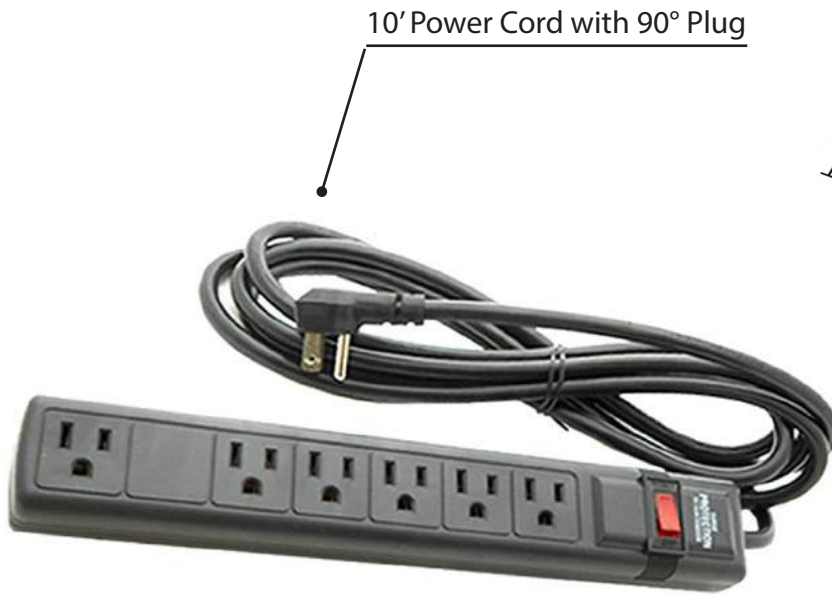

Model : **PB6-SA**
6 Outlet Power Bar