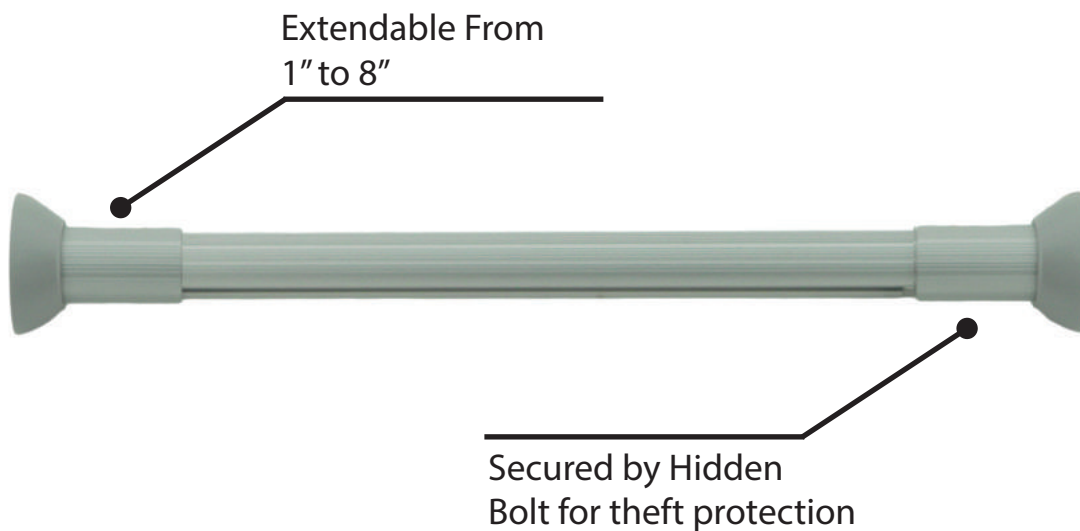

➤ Standard sizes: 2ft, 3ft, 4ft
Custom Sizes Available