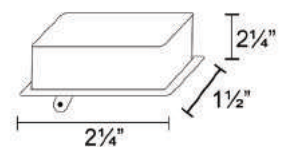

Model : TD620
Touch Dimmer Switch