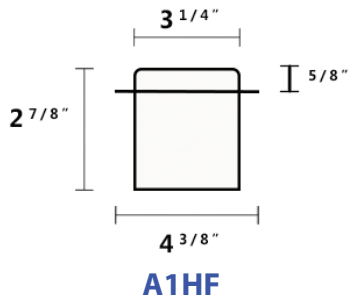

Chrome

CH

Satin Chrome

SC

White

WH

Models : **A1HF & A1HF-1**
Semi Recessed Canister Light

Mounting Options