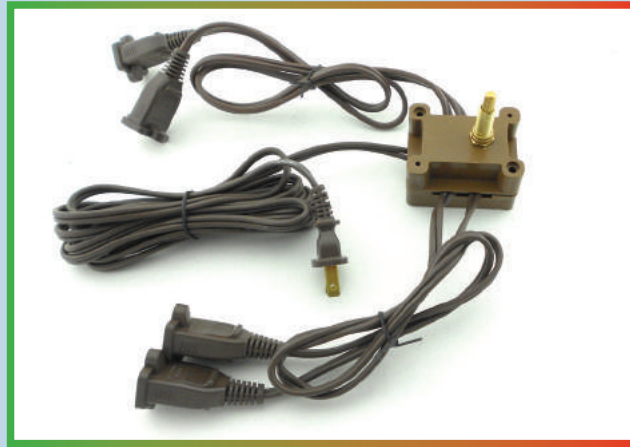

Switches & Accessories

110-MF