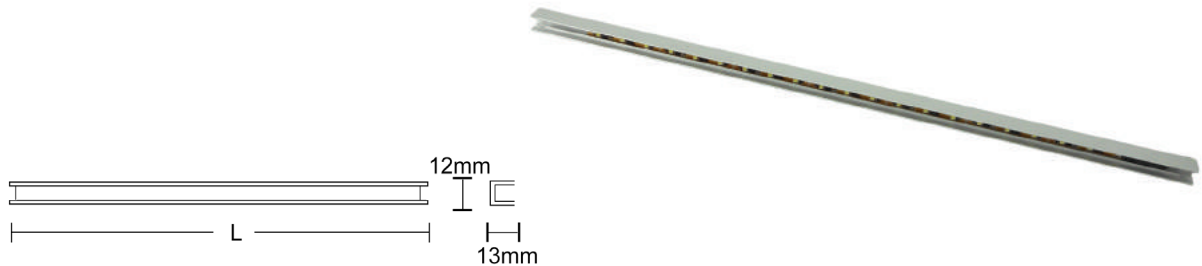

➤ Suitable for 4mm to 8mm Glass Shelves

Model : **GLSTR**
Glass Shelf LED Light Strip

Model	No. of LEDs	Wattage	Light Color	Lumens	Length
GLSTR-21	21	1.68W	Warm White	40	417mm
GLSTR-30	30	2.4W	Warm White	50	567mm