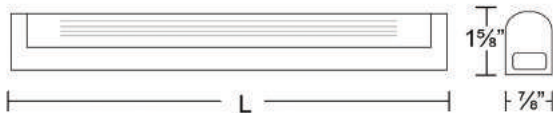

Series : **SF**
T5 Fluorescent Light Stick

Model	Bulb Type	Wattage	Light Color	Color	Length
SF-8	T5	8W	Cool White	White	13.5"
SF-8B	T5	8W	Cool White	Black	13.5"
SF-13	T5	13W	Cool White	White	22.5"
SF-13B	T5	13W	Cool White	Black	22.5"
SF-13BLB	T5	13W	Black Light	Black	22.5"
SF-21	T5	21W	Cool White	White	35.625
SF-21B	T5	21W	Cool White	Black	35.625
SF-21BLB	T5	21W	Black Light	Black	35.625
SF-28	T5	28W	Cool White	White	47.5"
SF-28B	T5	28W	Cool White	Black	47.5"

➤ 10' Power Supply Cord

➤ Available links:
6", 12", 24", 36", 48"