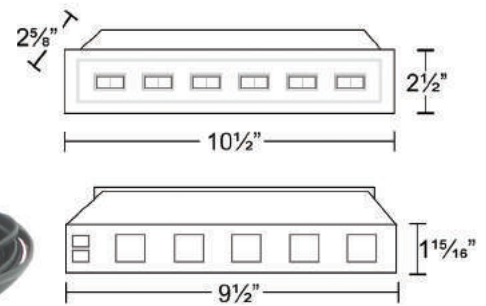

➤ 5 Outlets with Individual switches
 Available with or without USB hub

Model : **WPC52T**
 Recessed Mounted
 Power Harness

➤ 5 Outlets with Individual switches

Series : **DPB**
Deluxe Power Bar

2 Grounded Outlets