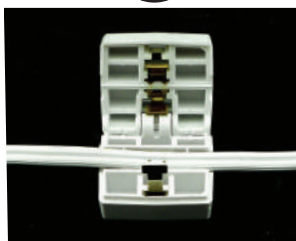

Series : **110-MF**

Dimmer, Rocker or Roll Switch
On a 10' Extension Cord

Model : **2605N**
Add an Outlet

➤ Add an Outlet to any existing plug Wire

1

2

3

4