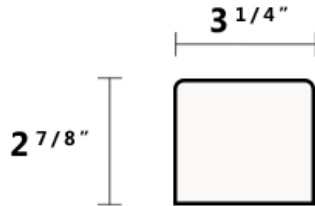

Model : A4-R

Recessed or Semi-Recessed
Canister Light with Reflector Socket

Add-on, Snap-in
Flange Available in:

- Antique Brass
- Black
- Brass
- Chrome
- Satin Chrome
- White