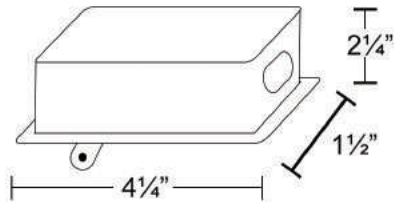

Model : **PL**
Fluorescent Fixture

Wiring Options

Bulb Options

➤ Available in 9w and 13w