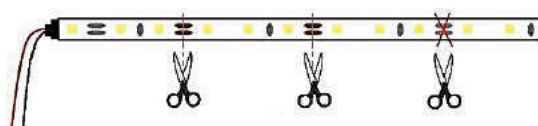

- Strip can be cut following Cut Lines
- Peel & Stick or Mounting Bracket Installation
- Sold by Meter

Linear Lighting

SL

SL-P

TF

YW

SF

SL-LED