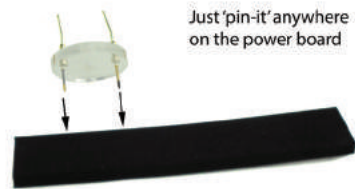

Model : **JPIL**
Just Pin It Lights