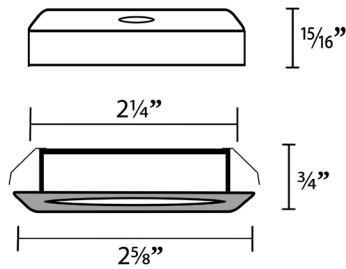

Finish Options

- Black
BL
- Brass
BR
- Chrome
CH
- White
WH

Bulb Options

- Halogen G4
G4
- 4 LED Disc
LED4
- 12 LED Disc
LED12

Model : T1S

Square Recessed or Surface Mounted
Puck Light with Snap-Off Glass

Power Supply Options