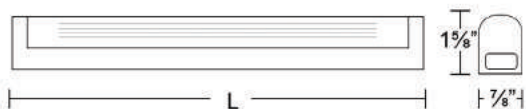

Series : **SL-LED**
Slim LED Light Stick

Model	Bulb Type	Wattage	Color	Light Color	Length
SL-LED-3	LED	2.4W	White	Cool White	10.5"
SL-LED-4	LED	3.6W	White	Cool White	13.5"
SL-LED-8	LED	7.6W	White	Cool White	23.75"

➤ 10' Power Supply Cord

➤ Available links:
6", 12", 24", 36", 48"