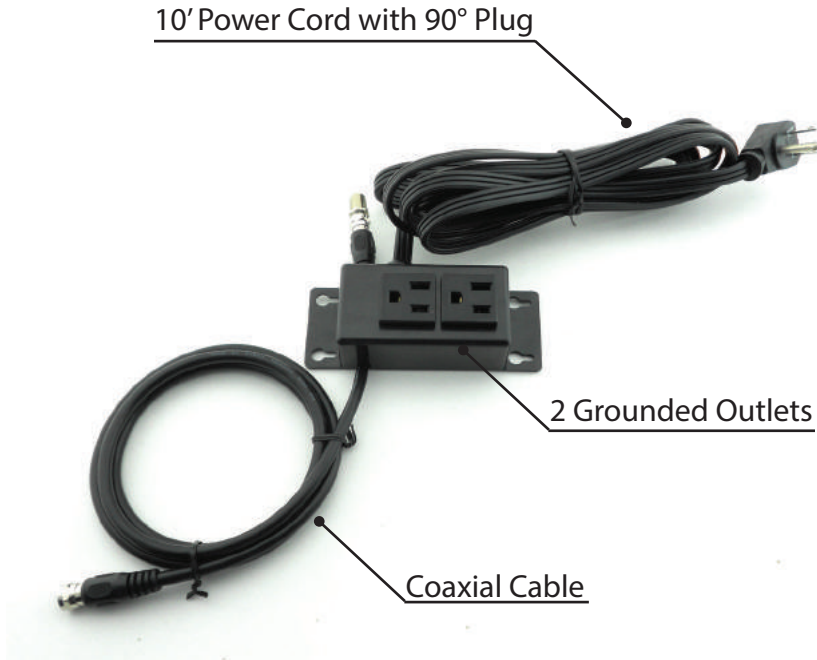

Model : **WPBC-2**
Power Harness
with Coaxial Cable