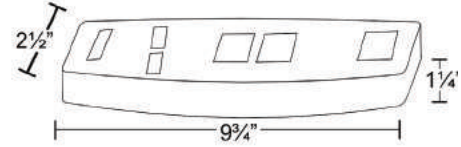

Model : **PB3-2U**
Power Bar with 2 USB Ports

10' Power Cord with 90° Plug

2 Powered USB Ports

3 Grounded Outlets

Model : **PB6-2U**
Power Bar with 2 USB Ports

10' Power Cord with 90° Plug

6 Grounded Outlets

2 Powered USB 2.1A Ports