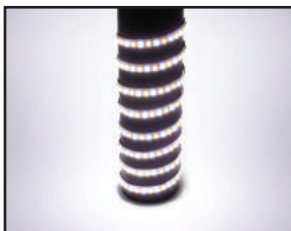

- 6", 12", 24", 36" & 48" Links Available
- Peel & Stick or Screw Hole Mounting

Model : ADJ-1MFLX
 Warm white to Cool White
 Adjustable LED Strip Light

Power Supply Options

- 1A LED Transformer
EDRI-1A
- 2A LED Transformer
EDRI-2A
- 4A LED Transformer
EDRI-4A