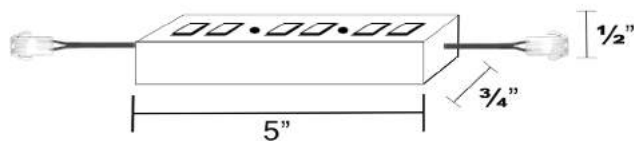

Model : **LS6**
LED Covelite Light

Power Supply Options

- 1A LED Transformer
  EDRI-1A
- 2A LED Transformer
  EDRI-2A
- 4A LED Transformer
  EDRI-4A

Features	Light Color	Cool White
	Viewing angle	120°
	Volts	12V
	Watts	1w

- 6", 12", 24", 36" & 48" Links Available
- Peel & Stick or Screw Hole Mounting