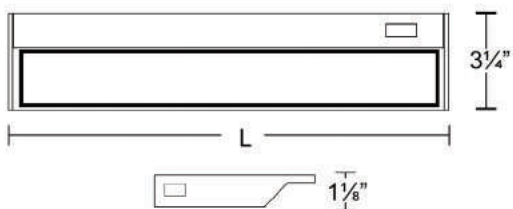

Series : **PSF5**
Swivel Fluorescent
Light Fixture

Model	Bulb Type	Wattage	Light Color	Color	Length
PSF-8	T5	8W	Cool White	Black	13.5"
PSF-13	T5	13W	Cool White	Black	22.75"
PSF-21	T5	21W	Cool White	Black	36"
PSF-28	T5	28W	Cool White	Black	58"

➤ 10' Power Supply Cord

➤ Linkable