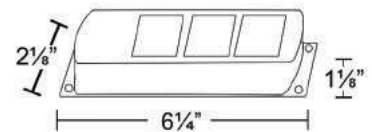

Model : **WQM022**
Power Harness
with Coaxial Cable