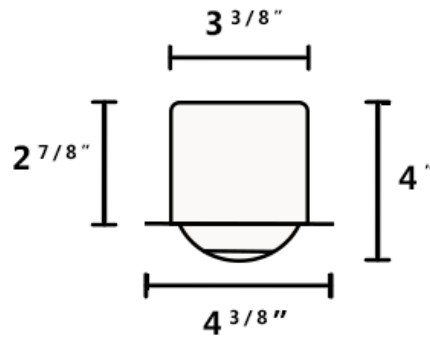

BR

Chrome

CH

White

WH

Model : A3
 Recessed Canister Light with Gimbal

Mounting Options

Mounting Ring