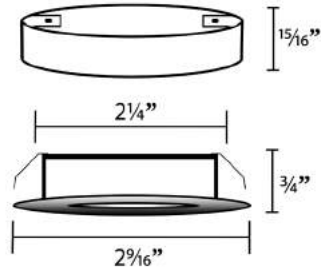

- Halogen G4

 G4
- 4 LED Disc

 LED4
- 12 LED Disc

 LED12
- 24 LED SMD

 SMD

Model : T1R
 Recessed or Surface Mounted
 Puck Light with Snap-Off Glass

Power Supply Options

- Transformer in Metal Enclosure
ECL
- W Style Transformer
W
- WH Transformer
WH
- 1A LED Transformer
EDRI-1A
- 2A LED Transformer
EDRI-2A
- 4A LED Transformer
EDRI-4A