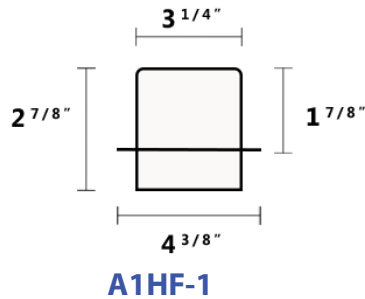

Chrome

CH

Satin Chrome

SC

White

WH

Models : **A1HF & A1HF-1**
Semi Recessed Canister Light

Mounting Options