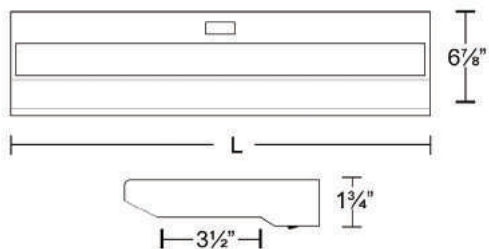

Series : **UCVT**
Fluorescent light Fixture

Model	Bulb Type	Wattage	Light Color	Color	Length
UCVT-24	T8	17W	Cool White	Black	24.3"
UCVT-36	T8	25W	Cool White	Black	36.3"
UCVT-48	T8	32W	Cool White	Black	48.3"

➤ 10' Power Supply Cord

➤ Optional hardwire