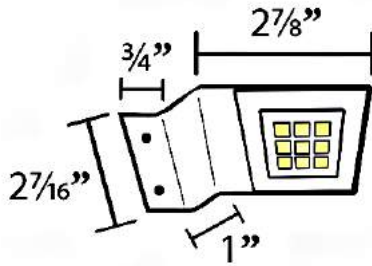

Model : **LED9SQ-BSF**
LED Square Display Light

Power Supply Options

- 1A LED Transformer
  EDRI-1A
- 2A LED Transformer
  EDRI-2A
- 4A LED Transformer
  EDRI-4A

Features

Light Color	Cool White or Warm White
Lumen	100
Viewing angle	120°
Volts	DC 12V
Watts	2w

Finish Options

Antique Brass	Black	Brass	Chrome	Satin Chrome	White
AB	BL	BR	CH	SC	WH