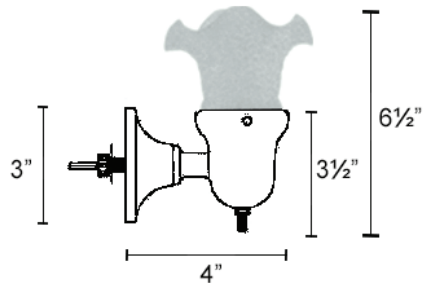

Model : **TL15**
Side Mounting Tulip Light