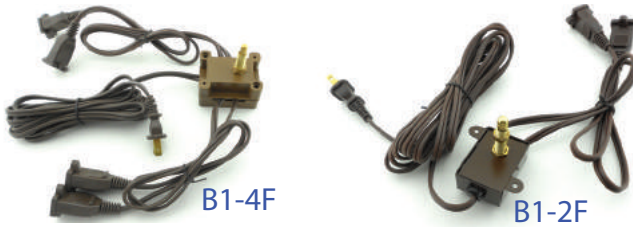

MS-1P

EZ-6

Series : **110-MF**

Dimmer, Rocker or Roll Switch
On a 10' Extension Cord

110-MF-D

110-MF-RKS

110-MF-RS

Model : **2605N**
Add an Outlet

➤ Add an Outlet to any existing plug Wire

1

2

3

4

B1-4F

B1-2F

B1-4F

Model : B1
Rotary Switch

B1 & B1-2F

➤ Available with 1, 2 or 4 Female Plugs

➤ Switches Available in Brass or Nickel

➤ LED Version Available

Model : B2
Dimmer Switch

Model : B3
Momentary Switch

B4-4F