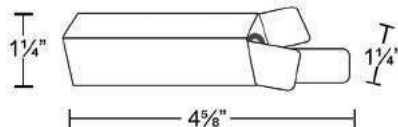

Model : **C2**
Low Profile Slim
Incandescent Accent Lights