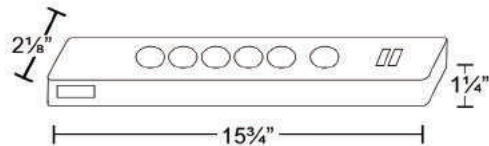

Model : **PB3-2U**
Power Bar with 2 USB Ports

10' Power Cord with 90° Plug

2 Powered USB Ports

3 Grounded Outlets

Model : **PB6-2U**
Power Bar with 2 USB Ports

10' Power Cord with 90° Plug

6 Grounded Outlets

2 Powered USB 2.1A Ports