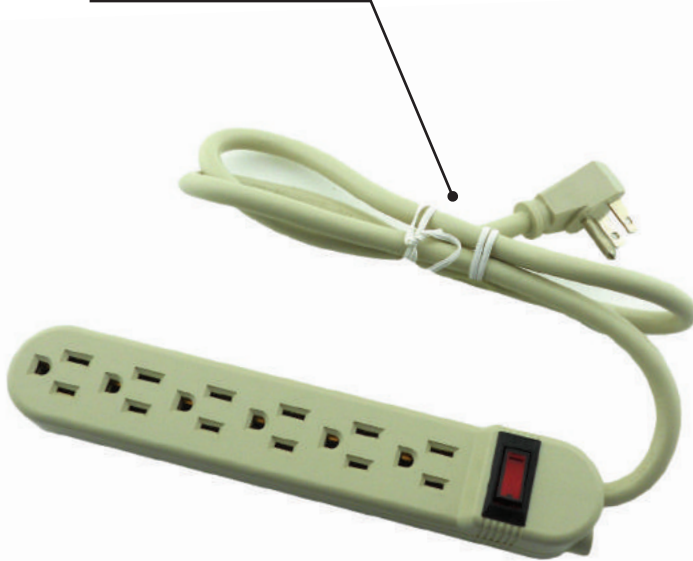

Model : **PB3-2U**
Power Bar with 2 USB Ports

10' Power Cord with 90° Plug

2 Powered USB Ports

3 Grounded Outlets

Model : **PB6-2U**
Power Bar with 2 USB Ports

10' Power Cord with 90° Plug

6 Grounded Outlets

2 Powered USB 2.1A Ports

Model : **PB6-SA**
6 Outlet Power Bar

➤ Available in Black or White

Model : **PB6**
Power Bar with Surge Protection

3' Cord with 90° Plug

Model : WPB3-TT
2X Telephone or Modem
Power Harness