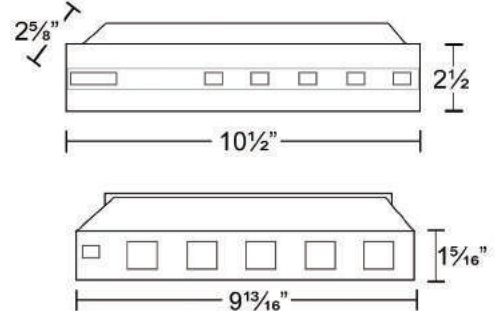

➤ 5 Outlets with Individual switches
 Available with or without USB hub

Model : **WPC52T**
 Recessed Mounted
 Power Harness

➤ 5 Outlets with Individual switches

Series : **DPB**
Deluxe Power Bar

2 Grounded Outlets