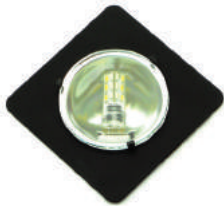

Finish Options

- Black
BL
- Brass
BR
- Chrome
CH
- White
WH

Bulb Options

- Halogen G4
G4
- 4 LED Disc
LED4
- 12 LED Disc
LED12

Model : T1S

Square Recessed or Surface Mounted
Puck Light with Snap-Off Glass

Power Supply Options