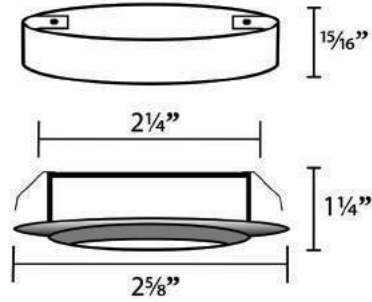

Model : **TDR**
Recessed or Surface Mounted
Puck Light with Gimbal

Power Supply Options

- Transformer in Metal Enclosure

  ECL
- W Style Transformer

  W
- WH Transformer

  WH
- 1A LED Transformer

  EDRI-1A
- 2A LED Transformer

  EDRI-2A
- 4A LED Transformer

  EDRI-4A

Finish Options

- Black

  BL
- Brass

  BR
- Chrome

  CH
- Satin Chrome

  SC
- White

  WH

Bulb Options

- Halogen G4

  G4
- 4 LED Disc

  LED4
- 12 LED Disc

  LED12
- 24 LED SMD

  SMD