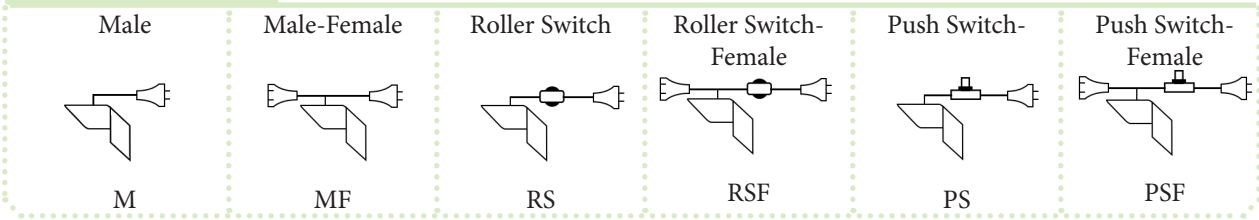

➤ Available in 9w and 13w

Models : **C1, C5 & C3**
Single or Double Curio Light

Wiring Options

➤ C1 & C5 Available with a Reverse Bracket for Upward Lighting

➤ C1 & C5 Available in Brown or White
C3 Available in Brass or Antique Brass