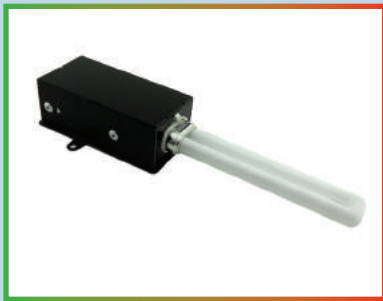

Curio Lighting

PL