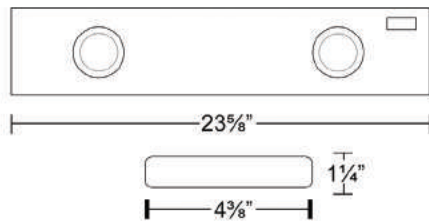

Model : **UC-21c**
Halogen Light Fixture

Glass Dome Options

Clear Smooth T1CR-C	Clear Ridges T2CR-C
Frosted Smooth T1CR-F	Frosted Ridges T2CR-F
Red Smooth T1CR-R	Red Ridges T2CR-R
Green Smooth T1CR-G	Green Ridges T2CR-G
Blue Smooth T1CR-B	Blue Ridges T2CR-B

➤ 2X G4 Halogen Bulbs