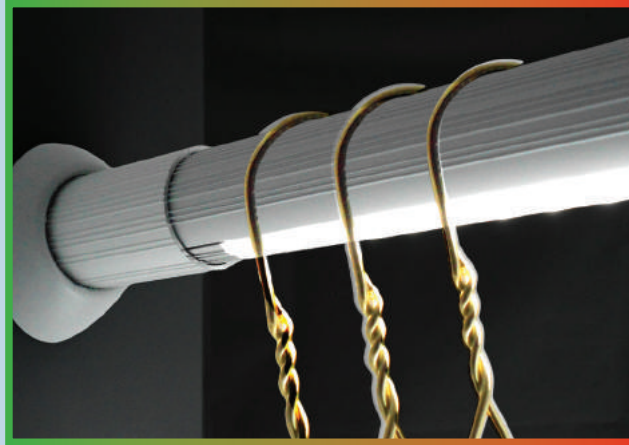

Residence LED Lighting

CB01