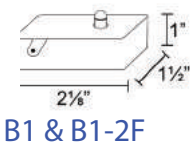

Model : B1
Rotary Switch

B1 & B1-2F

➤ Available with 1, 2 or 4 Female Plugs

➤ Switches Available in Brass or Nickel