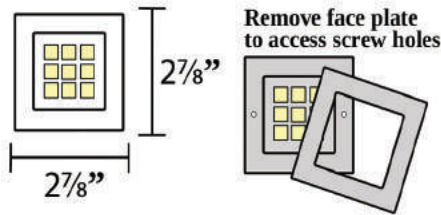

Features

Light Color	Cool White
Volts	DC 12V
Watts	2w

Finish Options

Antique Brass	Black	Brass	Chrome	Satin Chrome	White
AB	BL	BR	CH	SC	WH

Models : **LED9SQ**
LED Square Surface Mounted Light

Power Supply Options