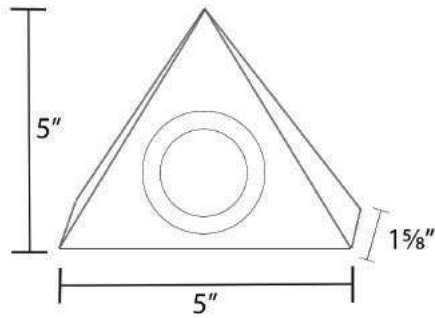

Model : **3NGLTOR**
Triangle Surface Mounted Light

Power Supply Options

Transformer in Metal Enclosure

ECL

W Style Transformer

W

WH Transformer

WH

1A LED Transformer

EDRI-1A

2A LED Transformer

EDRI-2A

4A LED Transformer

EDRI-4A

Finish Options

Satin Chrome

SC

Bulb Options

Halogen G4

G4

4 LED Disc

QUADLED

12 LED Disc

LED12