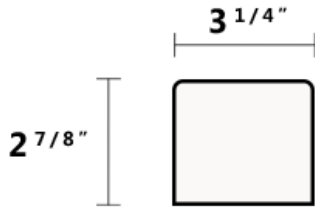

BR

Chrome

CH

White

WH

Model : A4
 Recessed or Semi-Recessed
 Canister Light

Add-on, Snap-in
 Flange Available in:

- Antique Brass
- Black
- Brass
- Chrome
- Satin Chrome
- White