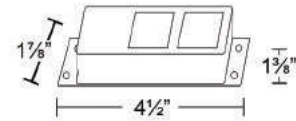

Model : **WPBC-2**
Power Harness
with Coaxial Cable