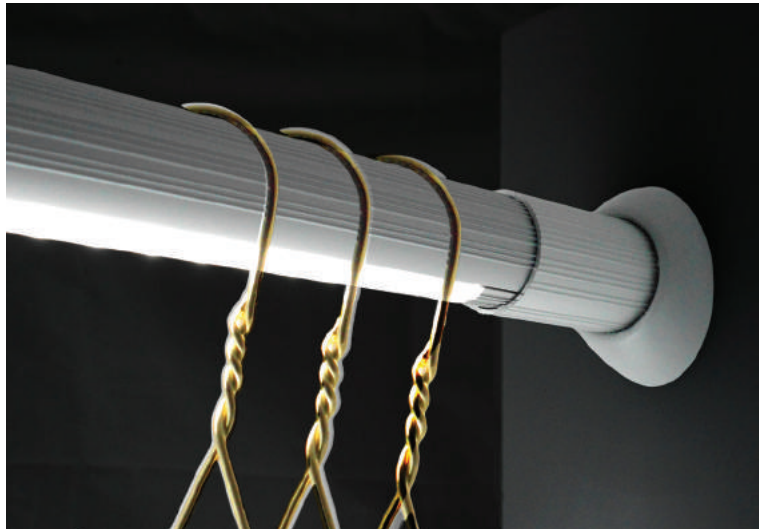

➤ Standard sizes: 2ft, 3ft, 4ft
Custom Sizes Available