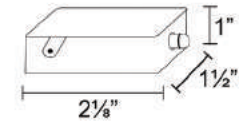

Model : B3
Momentary Switch

B4-4F

B4