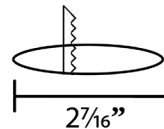

HHR16

LED HR16-2

LHR162

Finish Options

Black

BL

Requires same Cut-Out Hole as our **TOR** Puck Light

Models : **EA3**
 Recessed Light Fixture with Gimbal