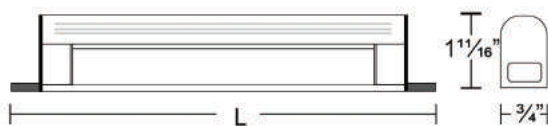

Series : **TF**
Slim Fluorescent Light Stick

Model	Bulb Type	Wattage	Current	Light Color	Color	Length
TF-6	T4	6W	.14A	Cool White	White	10.75"
TF-6B	T4	6W	.14A	Cool White	Black	10.75"
TF-10	T4	10W	.18A	Cool White	White	15.5"
TF-10B	T4	10W	.18A	Cool White	Black	15.5"
TF-16	T4	16W	.20A	Cool White	White	20.5
TF-16B	T4	16W	.20A	Cool White	Black	20.5
TF-20	T4	20W	.20A	Cool White	White	24.4375"
TF-20B	T4	20W	.20A	Cool White	Black	24.4375"

➤ 10' Power Supply Cord

➤ Available links:
6", 12", 24", 48"

➤ Available with
Hard-Wire Box