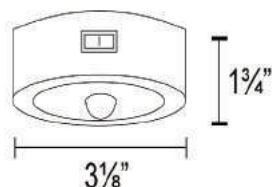

Model : MS-1P
Motion Sensor

Features	Rated Voltage	120V AC 60Hz
	Power	200w max
	Detection range	360°(Horizontal); 180°(Vertical); 240°(45° Angle)
	Detection Distance	6 Meters Max
	Time Setting	10 Seconds or 5 Minutes
	Color	White

➤ Energy saving

➤ 4 Minute Built-In Timer