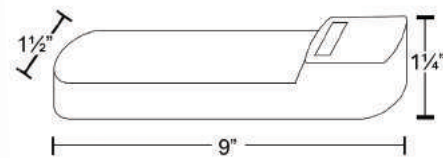

2 Powered USB 2.1A Ports

Model : **PB6-SA**
6 Outlet Power Bar

➤ Available in Black or White

Model : **PB6**
Power Bar with Surge Protection

3' Cord with 90° Plug

Model : WPB3-TT
2X Telephone or Modem
Power Harness