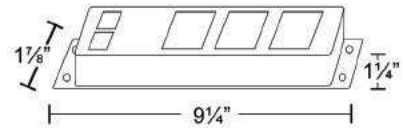

2 Powered USB 2.1A Ports

Model : **PB6-SA**
6 Outlet Power Bar

➤ Available in Black or White

Model : **PB6**
Power Bar with Surge Protection

3' Cord with 90° Plug

Model : WPB3-TT
2X Telephone or Modem
Power Harness