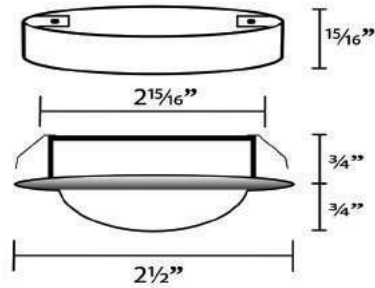

Models : T1CR & T2CR
Recessed or Surface Mounted
Puck Light with Dome Glass

Power Supply Options

- Transformer in Metal Enclosure
  ECL
- W Style Transformer
  W
- WH Transformer
  WH
- 1A LED Transformer
  EDRI-1A
- 2A LED Transformer
  EDRI-2A
- 4A LED Transformer
  EDRI-4A

Glass Dome Options

Clear Smooth T1CR-C	Clear Ridges T2CR-C
Frosted Smooth T1CR-F	Frosted Ridges T2CR-F
Red Smooth T1CR-R	Red Ridges T2CR-R
Green Smooth T1CR-G	Green Ridges T2CR-G
Blue Smooth T1CR-B	Blue Ridges T2CR-B

Bulb Options

- Halogen G4
  G4
- 4 LED Disc
  LED4B

Finish Options

Black BL	Brass BR	Chrome CH	White WH