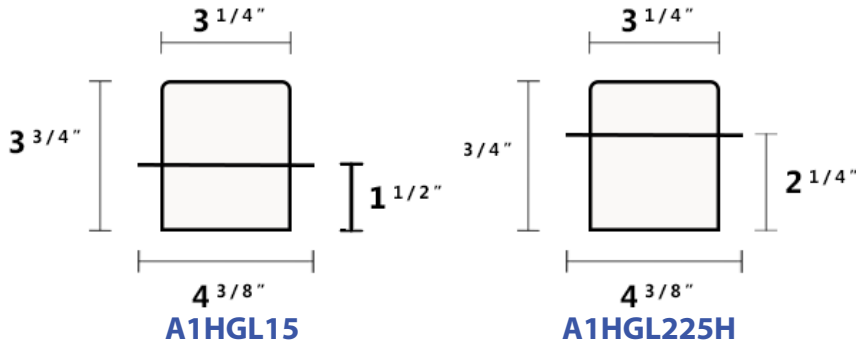

SC

White

WH

Models : **A1HGL15 & A1HGL225H**
Semi Recessed Canister Light

Mounting Options	 Mounting Ring	Wiring Options	 Male M	Bulb Options	 Halogen Par20
	 Spring Clip SC		 Male-Female MF		 Par20
	 Flange Screws H		 Roll switch RS		 LED Par20
			 Roll Switch-Female RSF	 LPAR20M6	
			 Push Switch PS	 LED Par20	
			 Push switch-Female PSF	 LPAR20-LED6	