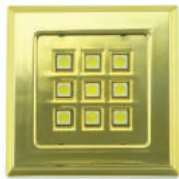

Features

Light Color	Cool White
Volts	DC 12V
Watts	2w

Finish Options

Antique Brass	Black	Brass	Chrome	Satin Chrome	White
AB	BL	BR	CH	SC	WH

Models : **LED9SQ**
LED Square Surface Mounted Light

Power Supply Options