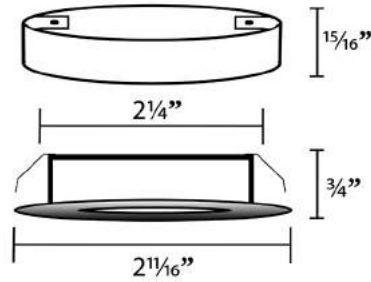

Model : **TER**
Recessed or Surface Mounted
Puck Light with Twist-Off Cover

Power Supply Options

- Transformer in Metal Enclosure
- ECL
- W Style Transformer
- W
- WH Transformer
- WH
- 1A LED Transformer
- EDRI-1A
- 2A LED Transformer
- EDRI-2A
- 4A LED Transformer
- EDRI-4A

Finish Options

- Antique Brass
- AB
- Black
- BL
- Brass
- BR
- Chrome
- CH
- Satin Chrome
- SC
- White
- WH

Bulb Options

- Halogen G4
- G4
- 4 LED Disc
- LED4
- 12 LED Disc
- LED12