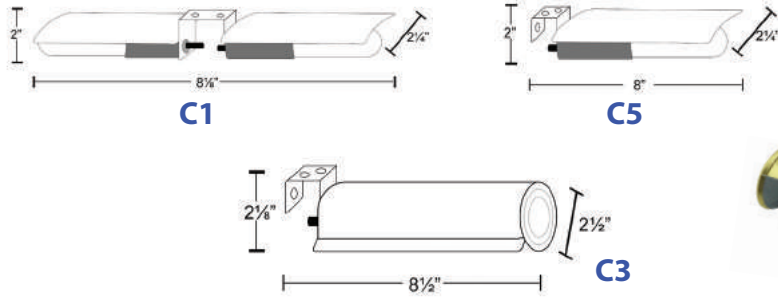

➤ Available in 9w and 13w

Models : **C1, C5 & C3**
Single or Double Curio Light

Wiring Options

➤ C1 & C5 Available with a Reverse Bracket for Upward Lighting

➤ C1 & C5 Available in Brown or White
C3 Available in Brass or Antique Brass