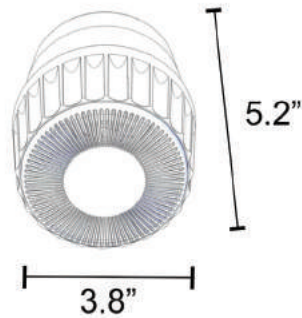

Slice Connector

Mounting Clips

End Cap

➤ Available in 150' & 30' Lengths

Model : **ML**
MusicLite by Sylvania

USB Transmitter

Universal Transmitter

APL Transmitter