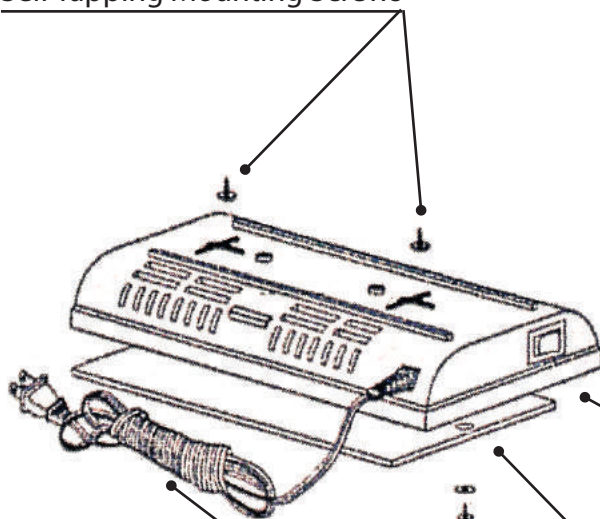

➤ 2.75" High Fidelity Loudspeaker with 100 Hz 20 kHz Frequency Response

➤ 500 Lumens Medium Base 3000k 10-watt LED Bulb

Model : **TSK-50G**
120V Halogen Task Light

Self Tapping Mounting Screws

High-Low-Off Switch