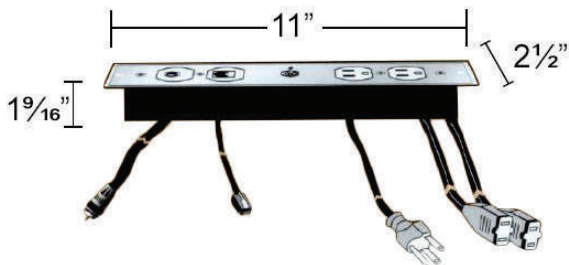

➤ 5 Outlets with Individual switches
 Available with or without USB hub

Model : **WPC52T**
 Recessed Mounted
 Power Harness

➤ 5 Outlets with Individual switches

Series : **DPB**
Deluxe Power Bar

2 Grounded Outlets