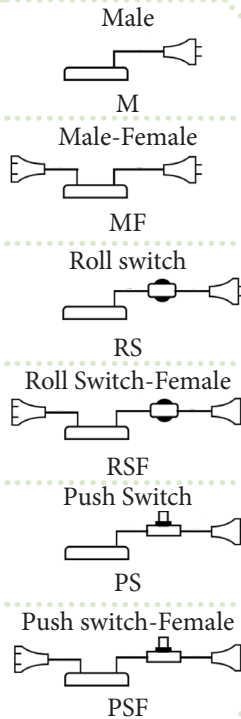

Mounting Options

Mounting Ring

Spring Clip

SC

Wiring Options