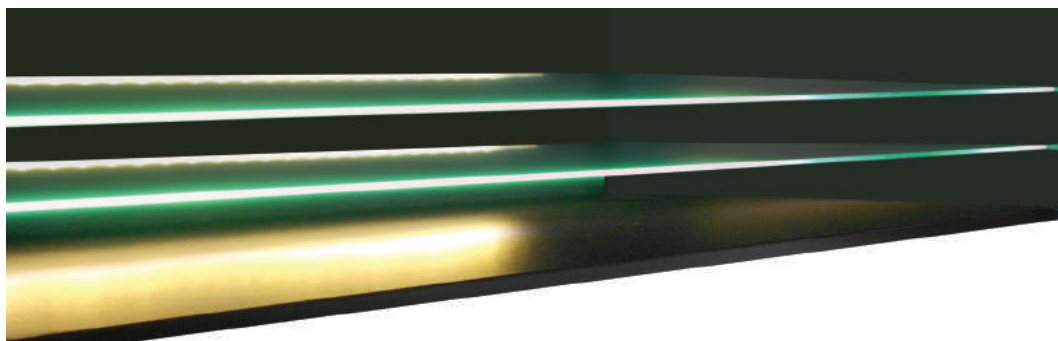

Power Supply Options

1A LED Transformer

EDRI-1A

2A LED Transformer

EDRI-2A

4A LED Transformer

EDRI-4A

➤ Suitable for 4mm to 8mm Glass Shelves