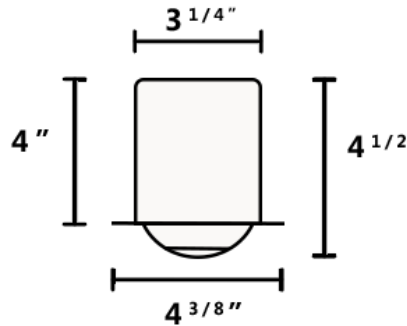

Model : A5
Recessed Canister Light with Gimbal

Mounting Options

Mounting Ring

Spring Clip

SC

Flange Screws

H

Wiring Options

Male

M

MF

Roll Switch-Female

Push Switch

Push switch-Female

PSF

Bulb Options

Halogen Par20

Par20

LED Par20

LPAR20-LED6

Finish Options

Black

BL

Brass

BR

Chrome

CH

White

WH

Available in HardWire version for Recessed Ceilings