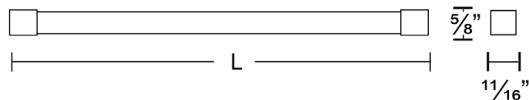

Series : **AL**
Low Profile Slim
Incandescent Accent Lights

Model	Bulb Type	Wattage	Light Color	Length
AL-10	Incandescent	7.5W	Warm White	10"
AL-20	Incandescent	15W	Warm White	20"
AL-30	Incandescent	22.5W	Warm White	30"
AL-40	Incandescent	30W	Warm White	40"

Finish Options

Black BL	Brass BR	Chrome CH	White WH

➤ 10' Power Supply Cord
with in-line Roll Switch

➤ Slide Off Plug