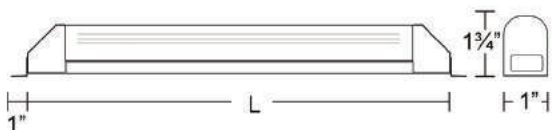

Series : **SL-P**
Slim Pivoting Fluorescent
Light Stick