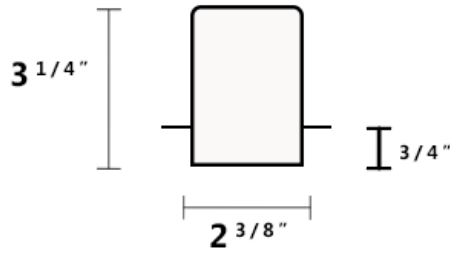

BR

Chrome

CH

White

WH

Available in HardWire version for Recessed Ceilings

Models : **A6**
Slim Recessed Canister Light

Mounting Options