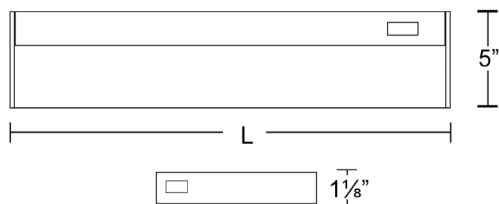

Series : **SL-W**
Low Profile Fluorescent
Light Fixture

Model	Bulb Type	Wattage	Color	Light Color	Length
SL-120	F8T5	8W	White	Cool White	12"
SL-240	2-F825	16W	White	Cool White	24"
SL-330	1-F8T5/1-F13T5	21W	White	Cool White	33"
SL-420	2-F13T5	26W	White	Cool White	42"

➤ 10' Power Supply Cord

➤ Hardwiring components included