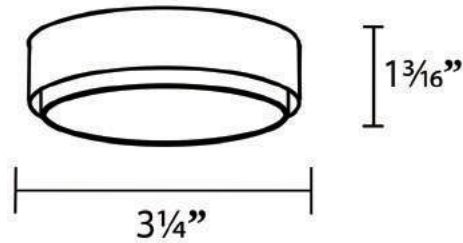

Models : **CC7** & **CLED7**
LED Surface Mounted Puck Light

▶ 10' Power Supply Cord with in-line Roll Switch

Finish Options

Black

BL

Chrome

CH

White

WH

Bulb Options

Fluorescent GX53

CC7

LED GX53

CLED7