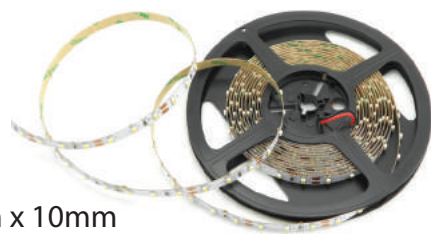

- ▶ Wi-Fi Enabled Controller Available
- ▶ Peel & Stick or Mounting Bracket Installation

Model : **SPO-FLX**
LED Flexible Cut-to-Length
Strip Light

5m x 10mm

Power Supply Options

- 1A LED Transformer
EDRI-1A
- 2A LED Transformer
EDRI-2A
- 4A LED Transformer
EDRI-4A