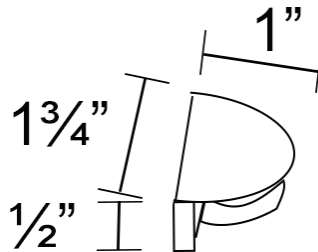

Features

Light Color	Cool White or Warm White
Lumen	100
Viewing angle	120°
Volts	DC 12V
Watts	2w

Finish Options

Antique Brass	Black	Brass	Chrome	Satin Chrome	White
AB	BL	BR	CH	SC	WH

Model : **GLCLP3**
Glass Shelf LED Clip Light