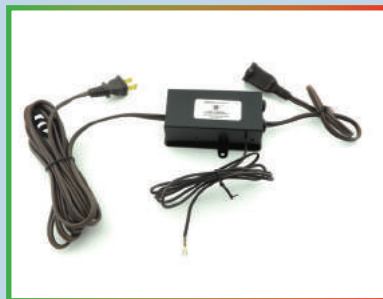

Switches & Accessories

110-MF

2605N

B1

B2

B3

B4

TD620