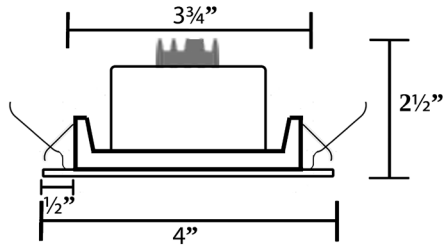

Finish Options

- Black
- BL
- Brass
- BR
- Chrome
- CH
- White
- WH

Bulb Options

- Halogen MR16
- MR16
- LED MR16
- LMR16-LED5

Model : **T2S**
Square Recessed Spot Light

Power Supply Options

Transformer in Metal Enclosure