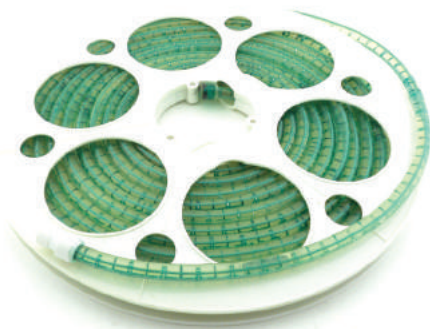

Other Shemoi Products

RP

ML

TSK-50G

Series : **RP**
Rope Light

Accessories

Power Cord

Connector