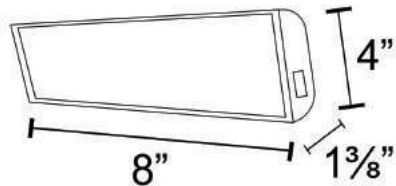

Model : **TSK-50G**
120V Halogen Task Light