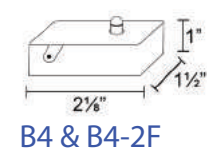

B4 & B4-2F

Model : B4
Push Switch

➤ Available with 1, 2 or 4 Female Plugs

➤ Switches Available in Brass or Nickel