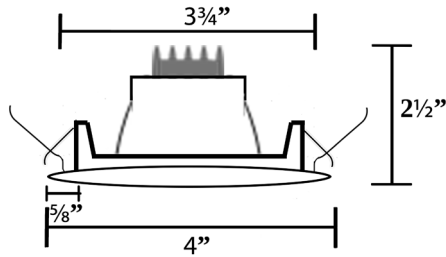

T07

TNLED25

LED9SQ

CC7 & CLED7

L2R

Model : **T2R**
Round Recessed Spot Light

Power Supply Options

- Transformer in Metal Enclosure
- ECL
- W Style Transformer
- W
- WH Transformer
- WH
- 1A LED Transformer
- EDRI-1A
- 2A LED Transformer
- EDRI-2A
- 4A LED Transformer
- EDRI-4A