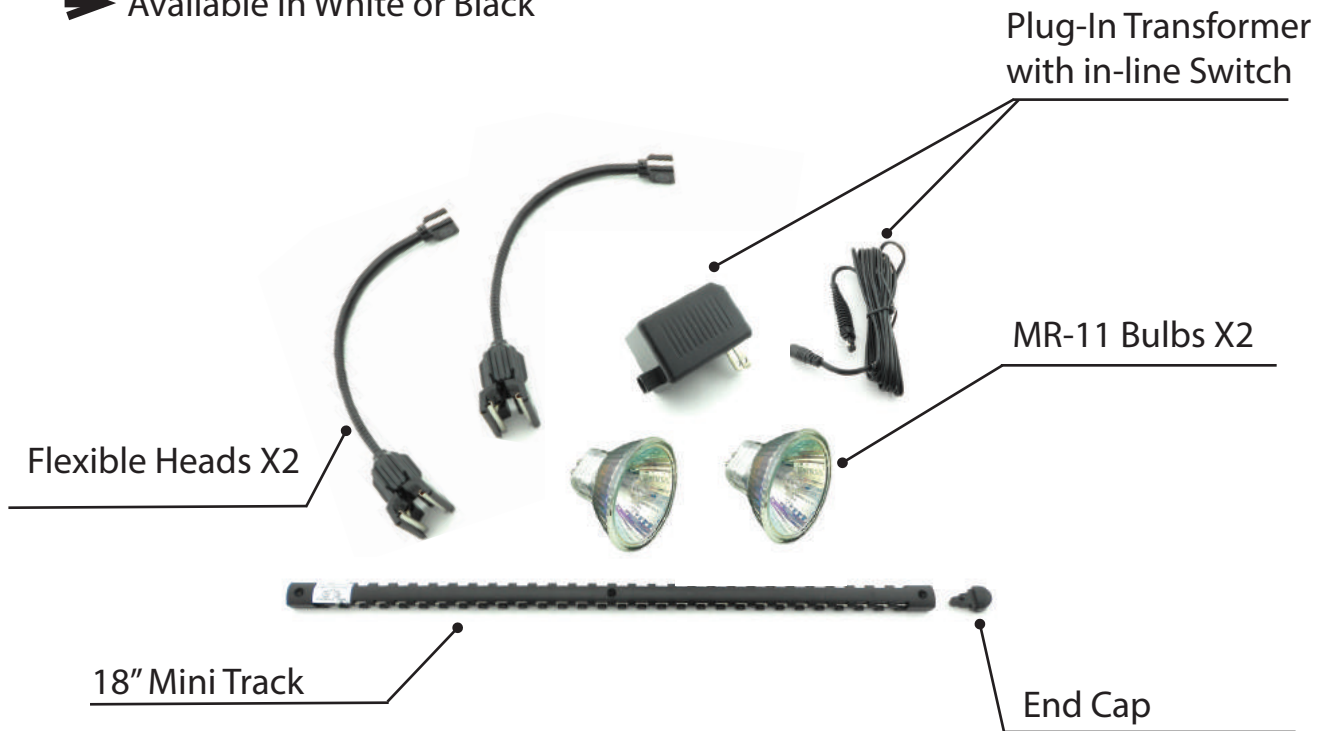

7" End Tension
4" Adjustment on each end

End Cap

End Power Supply

Model : **MT-21-2**
Mini Track Light Kit

➤ Available in White or Black

➤ Optional Add-on Tracks and Flexible Heads

➤ Available in Black or White