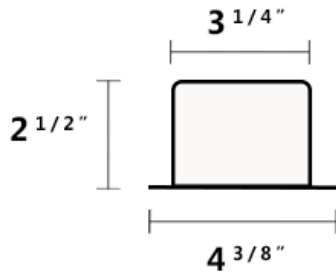

Model : **A2**

Wide Flange Recessed Canister Light