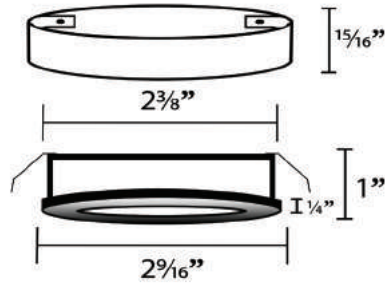

Bulb Options

Halogen G4

G4

4 LED Disc

QUADLED

12 LED Disc

LED12

Model : T07
 Recessed or Surface Mounted
 Puck Light