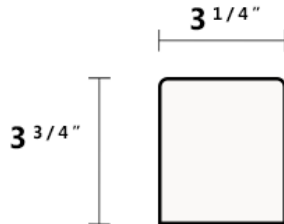

Model : A434
Recessed or Semi-Recessed
Canister Light

Add-on, Snap-in
Flange Available in:

- Antique Brass
- Black
- Brass
- Chrome
- Satin Chrome
- White