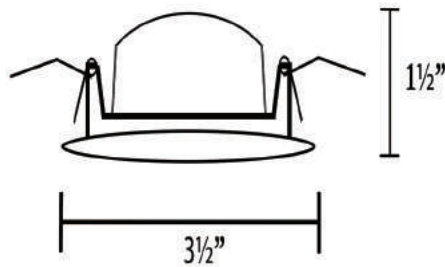

Power Supply Options

1A LED Transformer

EDRI-1A

Features

Light Color	Cool White
Lumen	270
Viewing angle	140°
Volts	30V
Watts	3w

Finish Options

Chrome

CH