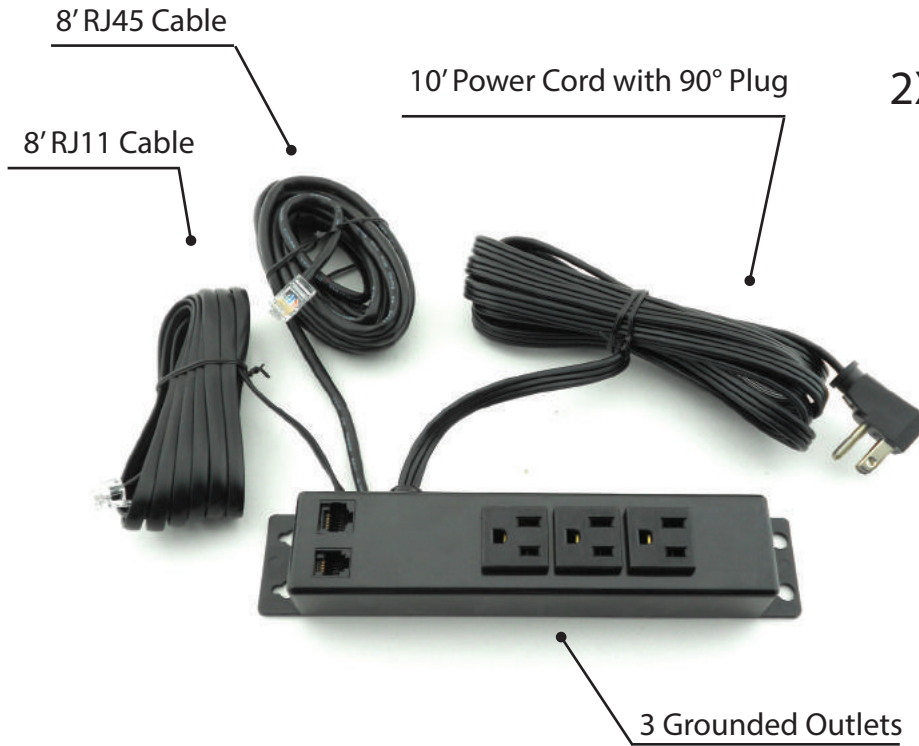

Model : **PB3-2U**
Power Bar with 2 USB Ports

10' Power Cord with 90° Plug

2 Powered USB Ports

3 Grounded Outlets

Model : **PB6-2U**
Power Bar with 2 USB Ports

10' Power Cord with 90° Plug

6 Grounded Outlets

2 Powered USB 2.1A Ports

Model : **PB6-SA**
6 Outlet Power Bar

➤ Available in Black or White

Model : **PB6**
Power Bar with Surge Protection

3' Cord with 90° Plug

Model : WPB3-TT
2X Telephone or Modem
Power Harness