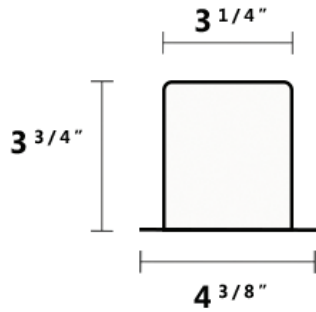

CH

White

WH

Models : **A1HGL**
 Recessed Canister Light

Mounting Options

Mounting Ring

Spring Clip

SC