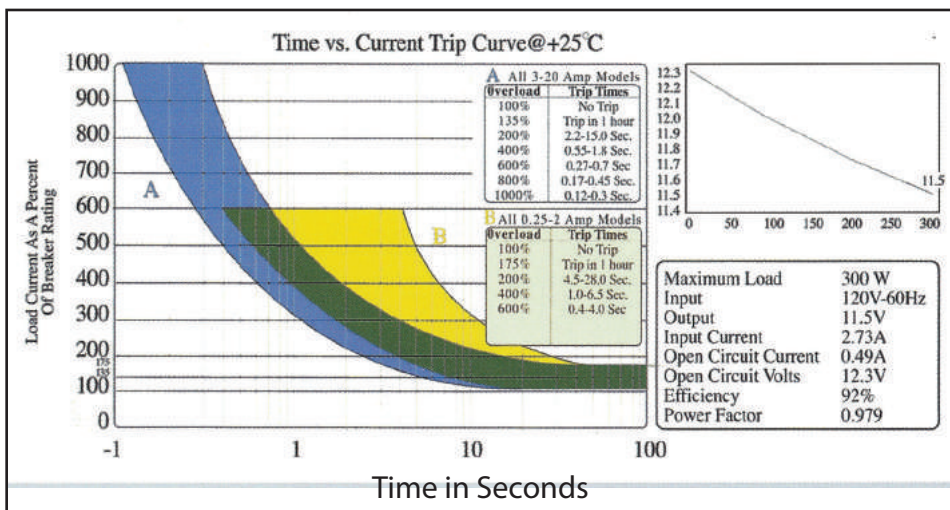

Model : **EZ-6**
Class2 Wiring Compartment

- Easy Installation
- Compact Size
- Lowest installation Costs
- Dimmable with Standard Dimmer
- Output Terminal Block
- 300W 12V
- 6 Output Circuits
- 6-5 Amp Resettable Circuit Breakers
- Overload Protection on Primary
- Overload Protection on Secondary