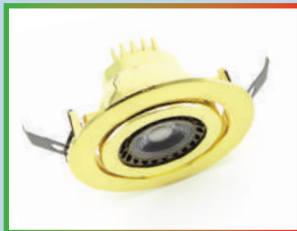

Finish Options

- Chrome
CH
- Brass
BR

Wiring Options

- Roll switch
RS
- Roll Switch-Female
RSF

Bulb Options

- Incandescent S11
S11

Down-Lights & Puck Lights

T2R