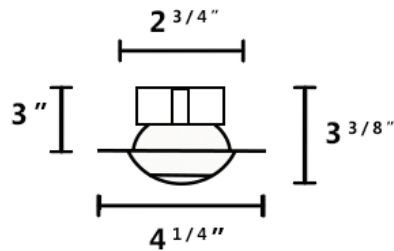

Models : **EA3**
Recessed Light Fixture with Gimbal

Finish Options

- Chrome
  CH
- Brass
  BR

Wiring Options

- Roll switch
  RS
- Roll Switch-Female
  RSF

Bulb Options

- Incandescent S11
  S11