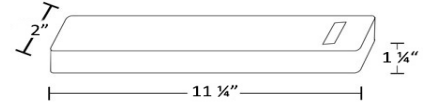

Model : **PB6-SA**
6 Outlet Power Bar