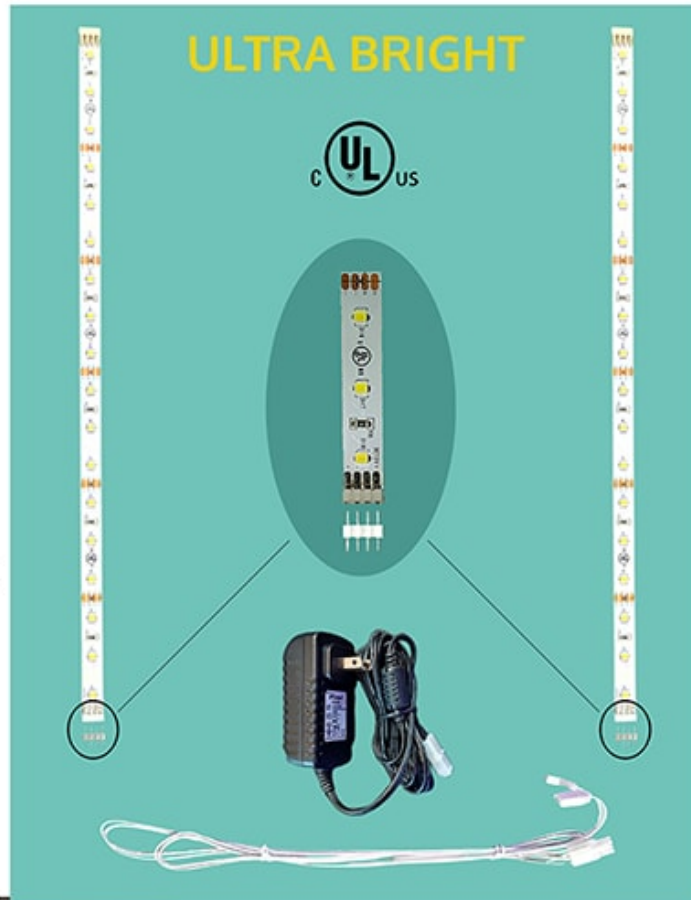

NEW

Model: AFLX-2-60-KIT DOUBLE LED STRIP LIGHT KIT

KIT INCLUDES

- 2 X 12" LED Light Strips (Ultra Bright)
- 12V LED Plug-N-Play TRANSFORMER
- In-Line SWITCH
- HARNESS (-2 Cord Set)
- 2 X 4-Pin Connectors
- Mounting Brackets

FEATURES

- Easy Installation
- More than 860 Lumens Per Kit
- Components are UL/cUL Certified cUL_{us}
- Specifically designed to adapt to furniture
- Great for Headboards, Beds, Nightstands, Dressers, Bookcases, Armoires Etc.