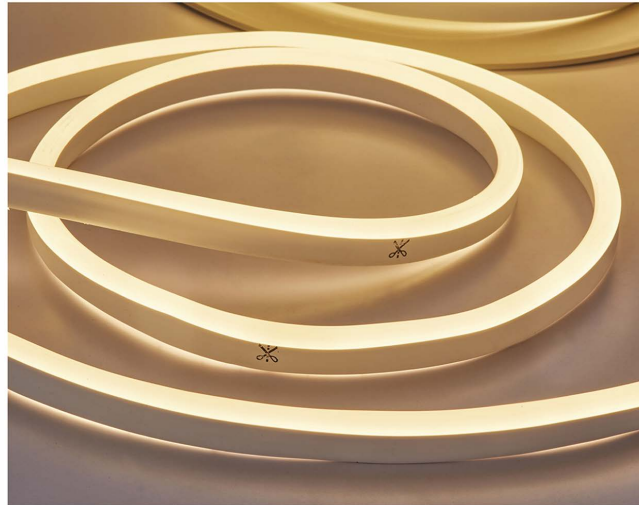

Model: CSL-

120V Side Emitting Flexible LED Strip Light

6 FT Standard (fused) Power Cord

Endless Solutions

Unlimited Possibilities

- Plug'N Play - Direct 120V
- 6 FT standard Power cord (longer options Available)
- Ultra Bright & Smooth Light
- Up to 164 Feet on a single Power Source
- Easily Adaptable Flexible Light
- Mounting Hardware & Accessories
- Available in 2700K, 3000K, 6000K
- Custom color options Available
- Small form 8mm X 16mm
- Cuttable every 0.5M (19.685")
- 310-320 Lumens per Watt
- 10W per Meter
- IP67 Waterproof