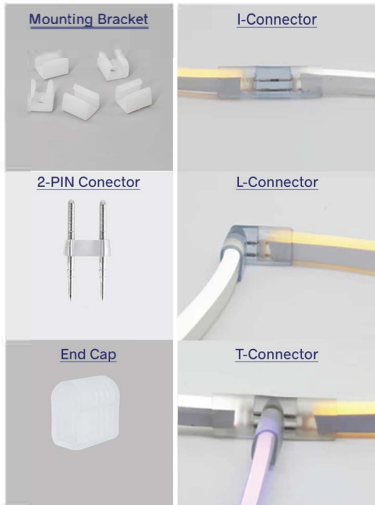

Model: CSL-

120V Side Emitting Flexible LED Strip Light

6 FT Standard (fused) Power Cord

Endless Solutions

Unlimited Possibilities

- Plug'N Play - Direct 120V
- 6 FT standard Power cord (longer options Available)
- Ultra Bright & Smooth Light
- Up to 164 Feet on a single Power Source
- Easily Adaptable Flexible Light
- Mounting Hardware & Accessories
- Available in 2700K, 3000K, 6000K
- Custom color options Available
- Small form 8mm X 16mm
- Cuttable every 0.5M (19.685")
- 310-320 Lumens per Watt
- 10W per Meter
- IP67 Waterproof