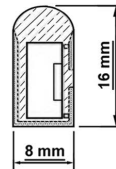

Model: CSL-

120V Side Emitting Flexible LED Strip Light

6 FT Standard (fused) Power Cord

Endless Solutions

Unlimited Possibilities

- Plug'N Play - Direct 120V
- 6 FT standard Power cord (longer options Available)
- Ultra Bright & Smooth Light
- Up to 164 Feet on a single Power Source
- Easily Adaptable Flexible Light
- Mounting Hardware & Accessories
- Available in 2700K, 3000K, 6000K
- Custom color options Available
- Small form 8mm X 16mm
- Cuttable every 0.5M (19.685")
- 310-320 Lumens per Watt
- 10W per Meter
- IP67 Waterproof