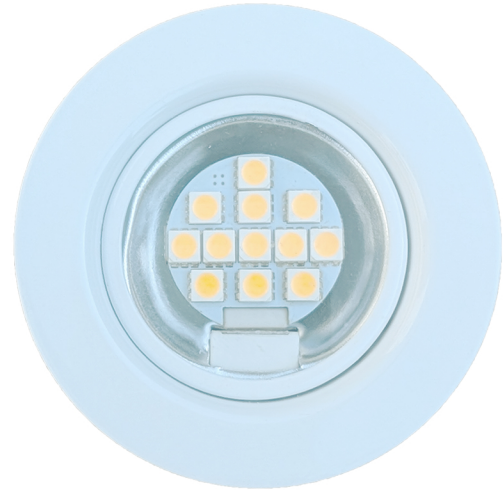

Model: LEDOR  
Recessed or Surface Mounted  
Puck Light

Power Supply Options

1A LED Transformer

EDRI-1A 

2A LED Transformer

EDRI-2A 

4A LED Transformer

EDRI-5A 

Finish Options

Black

BL

Brass

BR

Chrome

CH

White