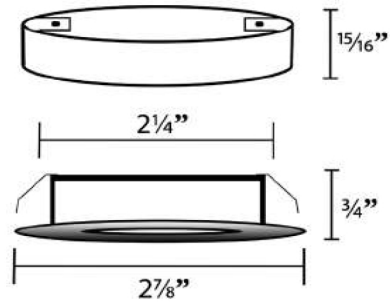

Model: LEDOR  
Recessed or Surface Mounted  
Puck Light

Power Supply Options

1A LED Transformer

EDRI-1A 

2A LED Transformer

EDRI-2A 

4A LED Transformer

EDRI-5A 