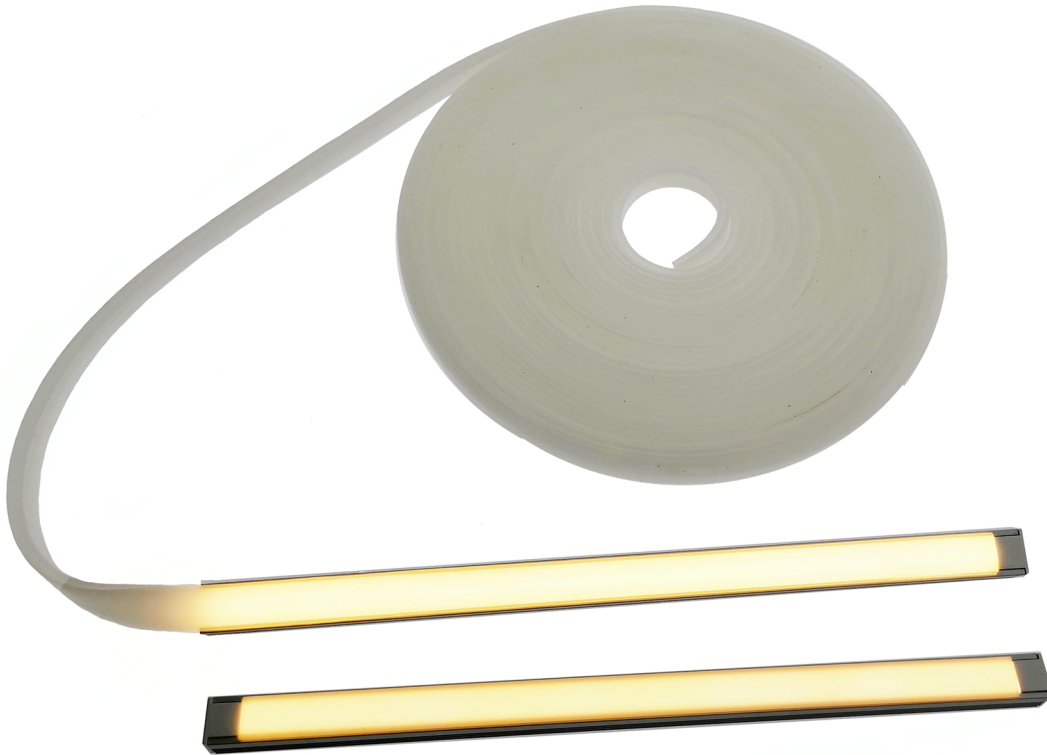

Les *Entreprises* *Shemoi* *Enterprises Inc.*

Model : **SEI-BCS**

HIGH TRANSLUCENCE SILICONE LED PROFILE COVER

- **Create a Seamless Continuous LED Illumination up to 100 Meters long**
- **High Translucency & Flexible**
- **Adapts with Shemoi Profile E1222 & PJ2161**

[Profile: E1222](#)

[Profile: PJ2161](#)

DIMENSIONS