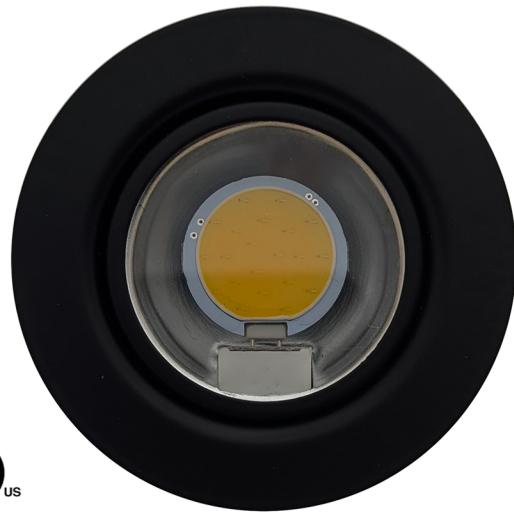

Model: TRCOB
 Recessed or Surface Mounted
 Puck Light

Available in:
2700K Warm White | 4200K Neutral White

- 300 Lumens / Light
- 2.5W / Light
- Replaceable LED Bulb
- Perfect for Kitchen
- Undercabinet
- Closets
- Bar - Lighting
- Furniture Cabinets
- Shelving
- Curio
- Display Case
- Display Furniture
- Customize your kit
- Up to 12 Lights with optional wire Harness

Power Supply Options

Finish Options

- Antique Brass
AB
- Black
BL
- Brass
BR
- Chrome
CH
- Satin Chrome
SC
- White
WH