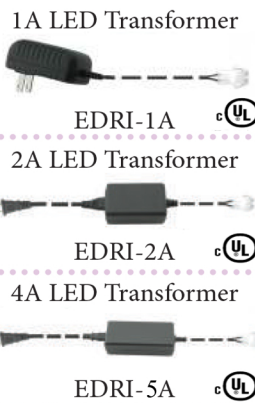

Model: TRCOB
 Recessed or Surface Mounted
 Puck Light

Available in:
2700K Warm White | 4200K Neutral White

- 300 Lumens / Light
- 2.5W / Light
- Replaceable LED Bulb
- Perfect for Kitchen
- Undercabinet
- Closets
- Bar - Lighting
- Furniture Cabinets
- Shelving
- Curio
- Display Case
- Display Furniture
- Customize your kit
- Up to 12 Lights with optional wire Harness

Power Supply Options

Finish Options

- Antique Brass
AB
- Black
BL
- Brass
BR
- Chrome
CH
- Satin Chrome
SC
- White
WH