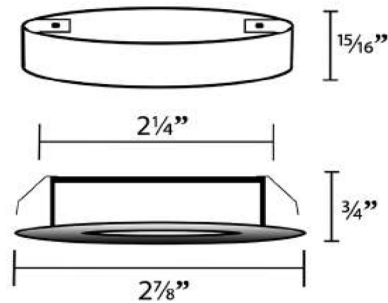

Model: TRCOB
 Recessed or Surface Mounted
 Puck Light

Available in:
2700K Warm White | 4200K Neutral White

- 300 Lumens / Light
- 2.5W / Light
- Replaceable LED Bulb
- Perfect for Kitchen
- Undercabinet
- Closets
- Bar - Lighting
- Furniture Cabinets
- Shelving
- Curio
- Display Case
- Display Furniture
- Customize your kit
- Up to 12 Lights with optional wire Harness