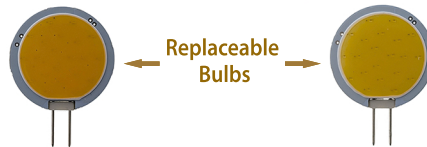

Model: TRCOB
 Recessed or Surface Mounted
 Puck Light

Available in:
2700K Warm White | 4200K Neutral White

- 300 Lumens / Light
- 2.5W / Light
- Replaceable LED Bulb
- Perfect for Kitchen
- Undercabinet
- Closets
- Bar - Lighting
- Furniture Cabinets
- Shelving
- Curio
- Display Case
- Display Furniture
- Customize your kit
- Up to 12 Lights with optional wire Harness

Power Supply Options

Finish Options

- Antique Brass
AB
- Black
BL
- Brass
BR
- Chrome
CH
- Satin Chrome
SC
- White
WH