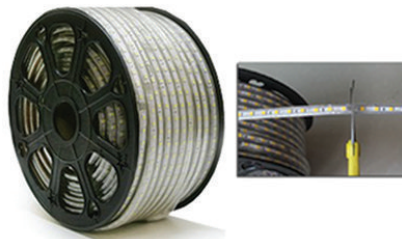

WONDERLIGHT

120V LED POWER STRIP
IP67 | 120 LED'S/M
Customizable Length

POWER CORD
DIRECT VOLTAGE | Plug-N-Play
MODEL #L120PC

2-PIN-CONNECTOR
MODEL #L120-2PA

END-CAP
MODEL #L120-EC

2-PIN-MIDDLE-CONNECT
MODEL #L120-2PMDC

L-CORNER-CONNECT
MODEL #L120-LC

MOUNTING-CLIP
MODEL #L120-MC

MAGNET-MOUNTING-CLIP
MODEL #L120-MGM