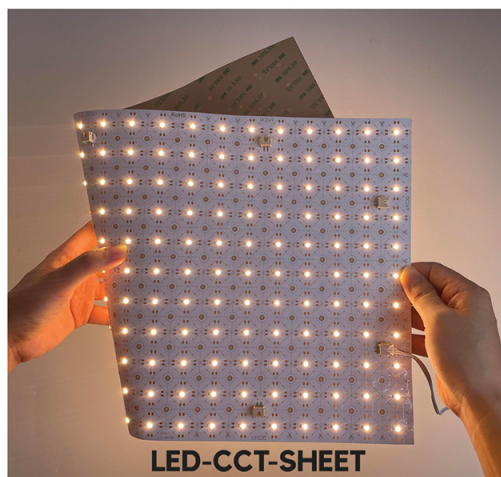

OPTIONAL CCT CONTROLLERS

Easy control from Warm White to Cool White

CCT Remote Control

Handheld wireless Control
for smooth CCT tuning

CCT Slider Switch

Manual 4-step control
WW | CW | NW | OFF
Integrated or Seperate

CCT App Controller

Smartphone App Control
for advanced CCT tuning

Compatible with Shemoi LED CCT Lighting

LED-CCT-SHEET

COB-CCT-STRIP

SMD-CCT-STRIP