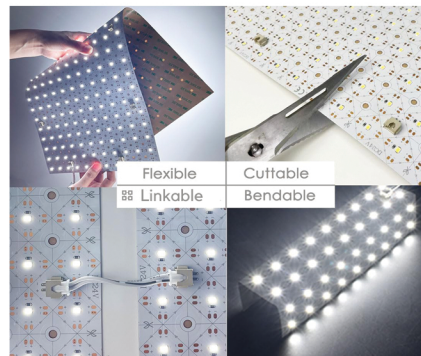

Model: SEI-LEDSHEET

- 12" X 12" Linkable Panels
- Easy to install, Thin and Flexible with 3M
- Available in CCT and Single Color
- Cuttable sheets, Horizontal, vertical or angular
- UL Certified

- Create a Luxurious Effect and Add a Statement by Lighting up your Stone
 - Counter Tops, Backsplash, Mantles, Fireplaces & Much More
 - Endless Possibilities / Unlimited Solutions