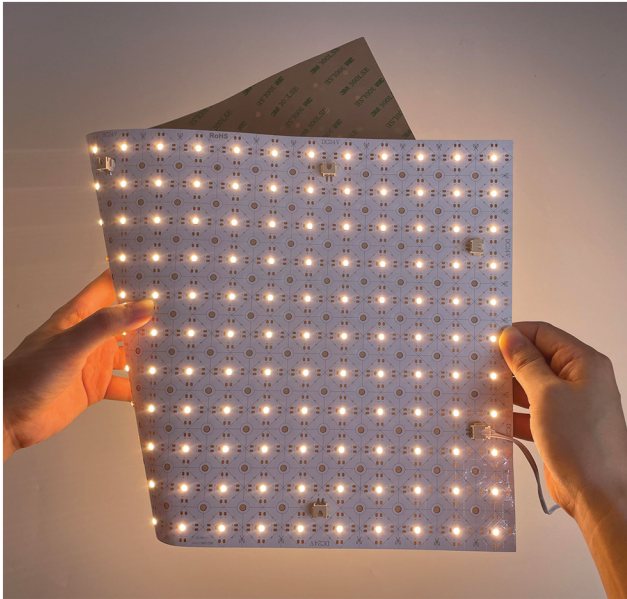

Model: SEI-LEDSHEET

- 12" X 12" Linkable Panels
- Easy to install, Thin and Flexible with 3M
- Available in CCT and Single Color
- Cuttable sheets, Horizontal, vertical or angular
- UL Certified

- Create a Luxurious Effect and Add a Statement by Lighting up your Stone
 - Counter Tops, Backsplash, Mantles, Fireplaces & Much More
 - Endless Possibilities / Unlimited Solutions